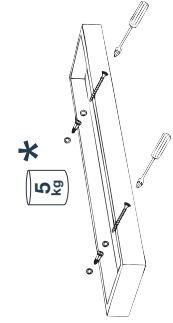

* 5 KG

Excl.

Modern Shelf
White