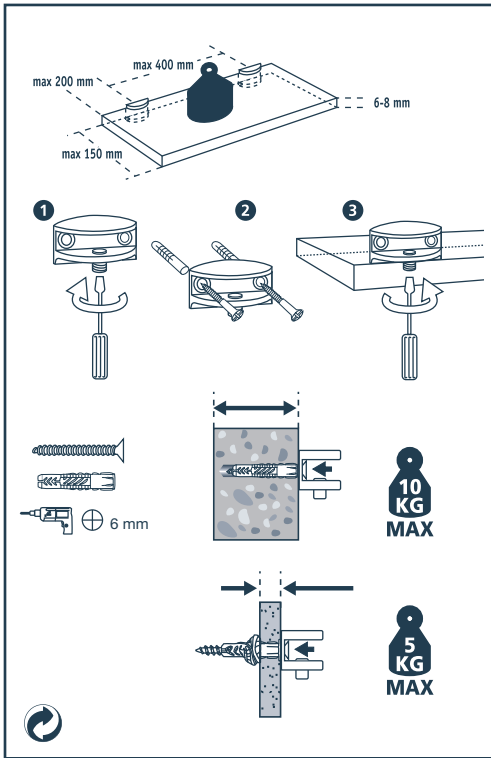

DECO- RATE YOUR- SHELF®

www.duraline.eu

GlassClip
Square
Brushed
Nickel

1130258

8 7 1 1 2 5 3 8 3 9 2 9 4