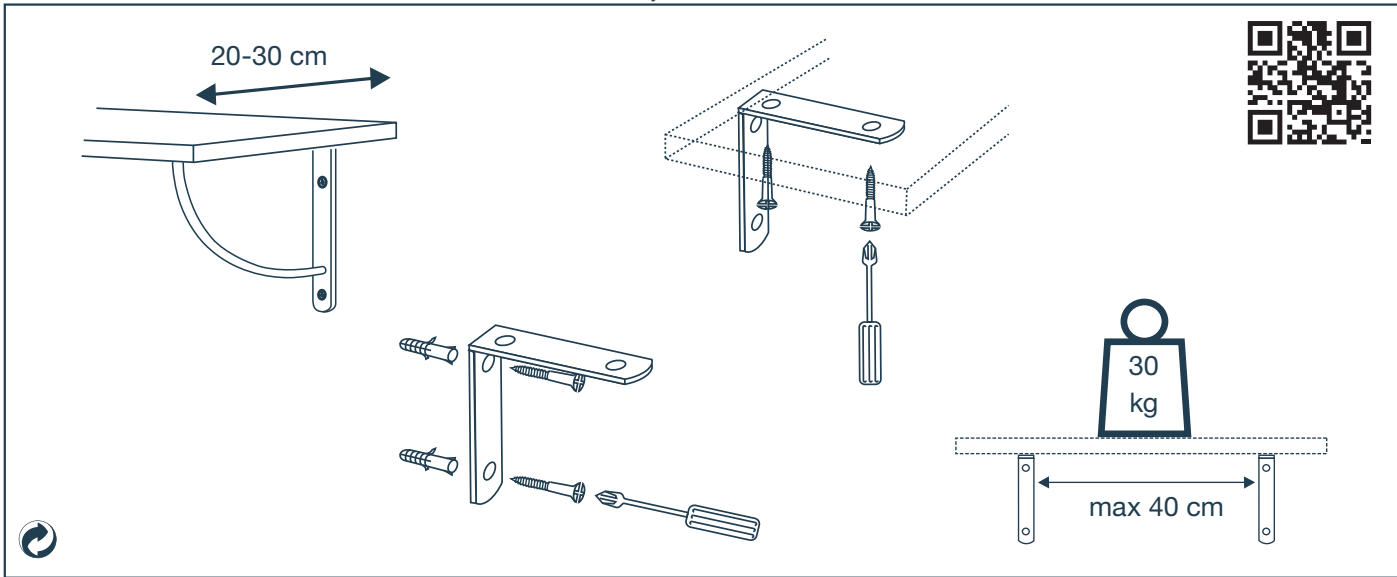

DECORATE YOUR SHELF®

Classic Curly 19x19 cm Matt White

1130267