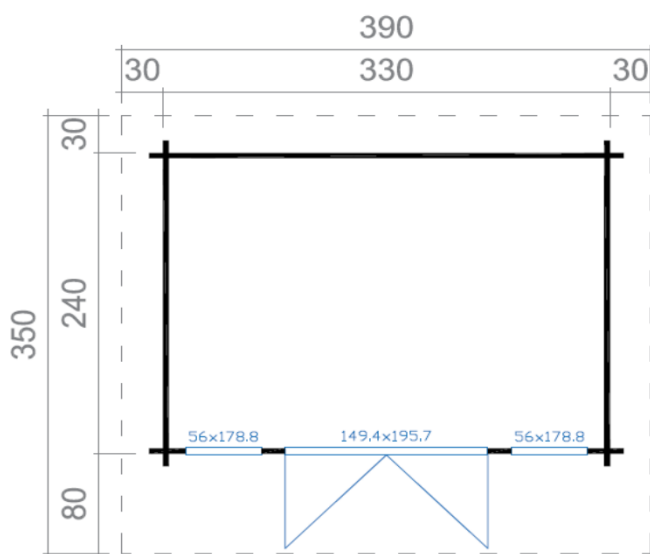

5
YEARS

UNDER
2,5
metres

PACKAGING: 1 PALLET

440 x 118 x 65 cm
886 kg

DIMENSIONS

Floor Area	7,43 m ²
Roof dimensions	3,90 x 3,50 m
Cubic volume	≈ 16,5 m ³
Wall height	≈ 2,11 m
Ridge height	≈ 2,38 m
Front overhang	≈ 80 cm

WINDOWS & DOORS (DGP*)

1 double door	149,4 x 195,7 cm
2 single windows	56,0 x 178,8 cm
windows open inward	

*DGP - Double Glazed Premium

ROOF & FLOOR

Roof/Floor boards	18 mm
Roof surface	15,20 m ²
Roof slope	≈ 5,5°
Treated Bearers	45 x 70 mm