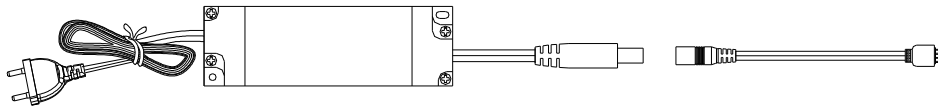

Paulmann

Safety Instructions

1, 2, 3, 4, 5, 6, 7, 8, 9, 11, 13, 19, 22, 24,
25, 26, 27, 28, 33, 34

Info

www.paulmann.com

Paulmann Licht GmbH
Quezinger Feld 2
31832 Springe
Germany

www.paulmann.com

Art.-Nr.: 701.99/702.00
702.01/702.03
702.04/702.15
702.16

(+MA 326) PSU 04/18

702.04/702.15

1x

702.16

2x

702.03

1x

4x

701.99

1x

1x

Constant Current-DC LED (350mA, 700mA..) 12V-AC LED

Constant Voltage 12V-DC LED

702.00