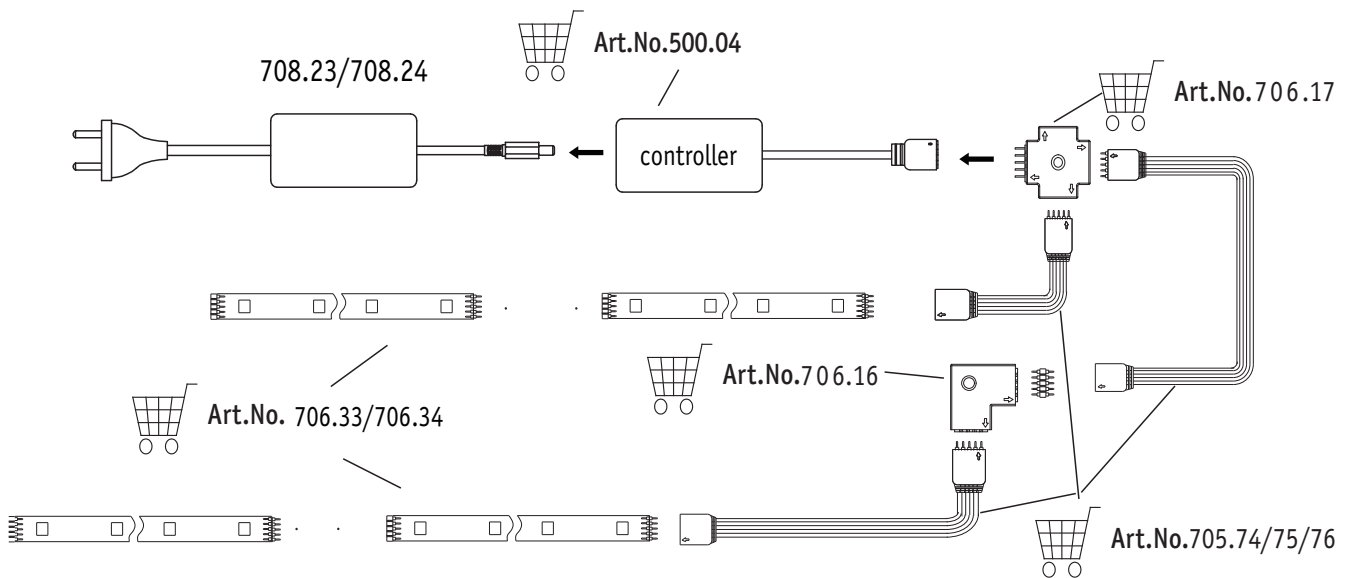

Art.No. 706.16

Art.No. 705.74/75/76

MaxLED 500/MaxLED 1000 ✗  
MaxLED Tunable White ✓  
MaxLED RGB ✗  
MaxLED RGBW ✗

C

- MaxLED 500/MaxLED 1000 ✗
- MaxLED Tunable White ✗
- MaxLED RGB ✓
- MaxLED RGBW ✗

D

- MaxLED 500/MaxLED 1000 ✗
- MaxLED Tunable White ✗
- MaxLED RGB ✗
- MaxLED RGBW ✓