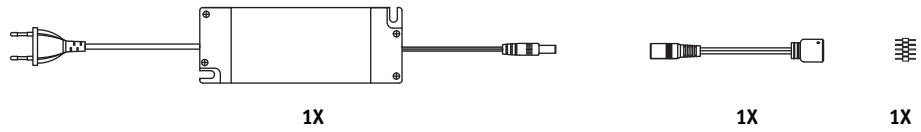

Art.-Nr.: **708.23**  
**708.24**

(+MA326) PPN 02/17

**A**

708.23/708.24

Art.No. 705.68/69/71/72/81/82/83/84/706.59/60/61/62/63/64/75/76  
708.27/28

708.23/708.24

Art.No. 706.83/706.19/500.02

Art.No. 705.68/69/71/72/81/82/83/84/  
706.59/60/61/62/63/64/75/76  
708.27/28

Art.No. 706.16

Art.No. 706.18

Art.No. 705.68/69/71/72/81/82/83/84  
708.27/28

MaxLED 500/MaxLED 1000 ✓  
MaxLED Tunable White ✗  
MaxLED RGB ✗  
MaxLED RGBW ✗

**B**

708.23/708.24

Art.No. 500.03

Art.No. 706.29/30