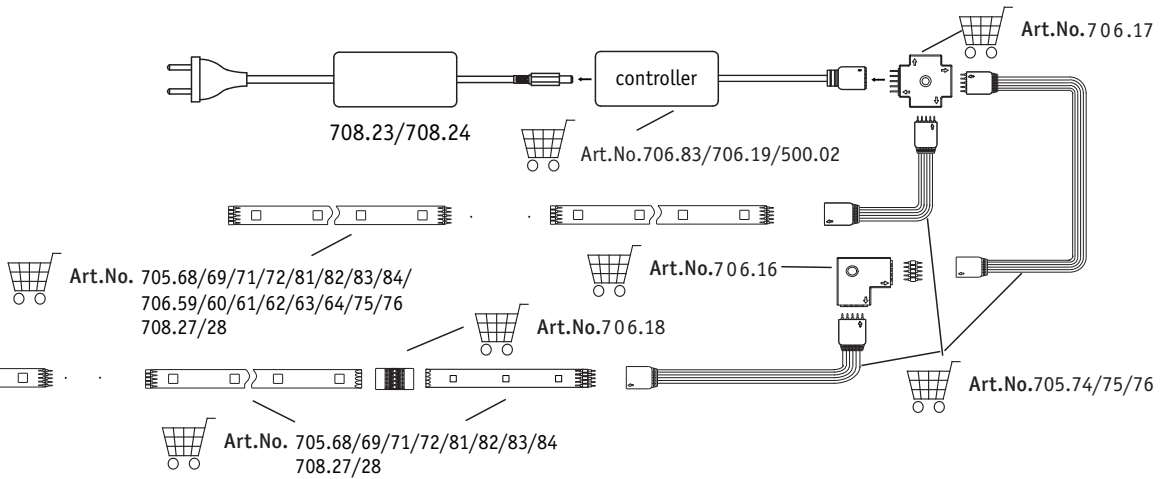

Art.-Nr.: **708.23**  
**708.24**

(+MA326) PPN 02/17

**A**

708.23/708.24

Art.No. 705.68/69/71/72/81/82/83/84/706.59/60/61/62/63/64/75/76  
708.27/28

708.23/708.24

Art.No. 706.83/706.19/500.02

Art.No. 705.68/69/71/72/81/82/83/84/  
706.59/60/61/62/63/64/75/76  
708.27/28

Art.No. 706.16

Art.No. 706.18

Art.No. 705.68/69/71/72/81/82/83/84  
708.27/28

MaxLED 500/MaxLED 1000 ✓  
MaxLED Tunable White ✗  
MaxLED RGB ✗  
MaxLED RGBW ✗

**B**

708.23/708.24

Art.No. 500.03

Art.No. 706.29/30

Art.No. 706.16

Art.No. 705.74/75/76

MaxLED 500/MaxLED 1000 ✗  
MaxLED Tunable White ✓  
MaxLED RGB ✗  
MaxLED RGBW ✗

C

- MaxLED 500/MaxLED 1000 ✗
- MaxLED Tunable White ✗
- MaxLED RGB ✓
- MaxLED RGBW ✗

D

- MaxLED 500/MaxLED 1000 ✗
- MaxLED Tunable White ✗
- MaxLED RGB ✗
- MaxLED RGBW ✓