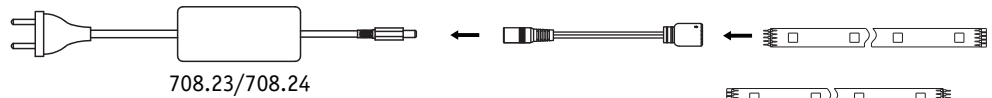

Art.-Nr.: **708.23**  
**708.24**

(+MA326) PPN 02/17

**A**

708.23/708.24

Art.No. 705.68/69/71/72/81/82/83/84/706.59/60/61/62/63/64/75/76  
708.27/28

708.23/708.24

Art.No. 706.83/706.19/500.02

Art.No. 705.68/69/71/72/81/82/83/84/  
706.59/60/61/62/63/64/75/76  
708.27/28

Art.No. 706.16

Art.No. 706.18

Art.No. 705.68/69/71/72/81/82/83/84  
708.27/28

MaxLED 500/MaxLED 1000 ✓  
MaxLED Tunable White ✗  
MaxLED RGB ✗  
MaxLED RGBW ✗

**B**

708.23/708.24

Art.No. 500.03

Art.No. 706.29/30