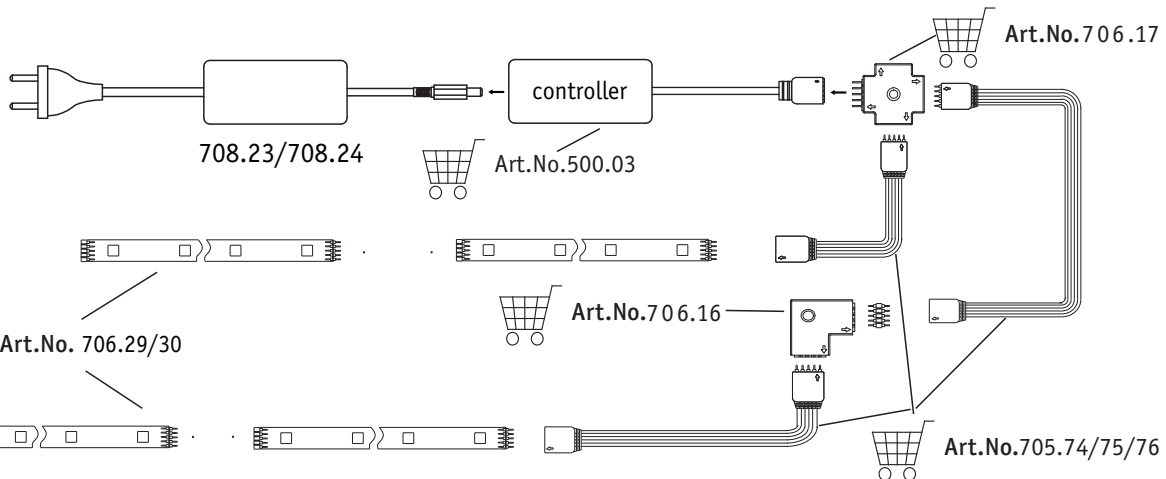

Art.-Nr.: **708.23**  
**708.24**

(+MA326) PPN 02/17

**A**

708.23/708.24

Art.No. 705.68/69/71/72/81/82/83/84/706.59/60/61/62/63/64/75/76  
708.27/28

708.23/708.24

Art.No. 706.83/706.19/500.02

Art.No. 705.68/69/71/72/81/82/83/84/  
706.59/60/61/62/63/64/75/76  
708.27/28

Art.No. 706.16

Art.No. 706.18

Art.No. 705.68/69/71/72/81/82/83/84  
708.27/28

MaxLED 500/MaxLED 1000 ✓  
MaxLED Tunable White ✗  
MaxLED RGB ✗  
MaxLED RGBW ✗

**B**

708.23/708.24

Art.No. 500.03

Art.No. 706.29/30

Art.No. 706.16

Art.No. 705.74/75/76

MaxLED 500/MaxLED 1000 ✗  
MaxLED Tunable White ✓  
MaxLED RGB ✗  
MaxLED RGBW ✗

C

- MaxLED 500/MaxLED 1000 ✗
- MaxLED Tunable White ✗
- MaxLED RGB ✓
- MaxLED RGBW ✗

D

- MaxLED 500/MaxLED 1000 ✗
- MaxLED Tunable White ✗
- MaxLED RGB ✗
- MaxLED RGBW ✓