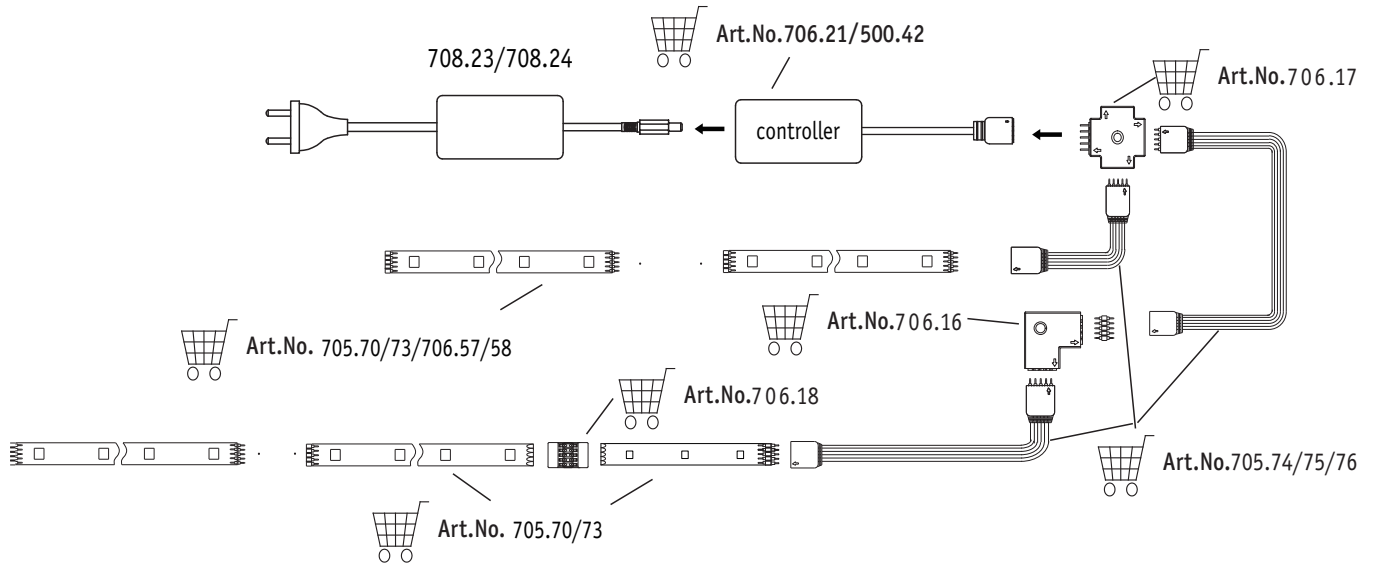

Art.No. 706.16

Art.No. 706.18

Art.No. 705.68/69/71/72/81/82/83/84  
708.27/28

MaxLED 500/MaxLED 1000 ✓  
MaxLED Tunable White ✗  
MaxLED RGB ✗  
MaxLED RGBW ✗

**B**

708.23/708.24

Art.No. 500.03

Art.No. 706.29/30

Art.No. 706.16

Art.No. 705.74/75/76

MaxLED 500/MaxLED 1000 ✗  
MaxLED Tunable White ✓  
MaxLED RGB ✗  
MaxLED RGBW ✗

C

- MaxLED 500/MaxLED 1000 ✗
- MaxLED Tunable White ✗
- MaxLED RGB ✓
- MaxLED RGBW ✗

D

- MaxLED 500/MaxLED 1000 ✗
- MaxLED Tunable White ✗
- MaxLED RGB ✗
- MaxLED RGBW ✓