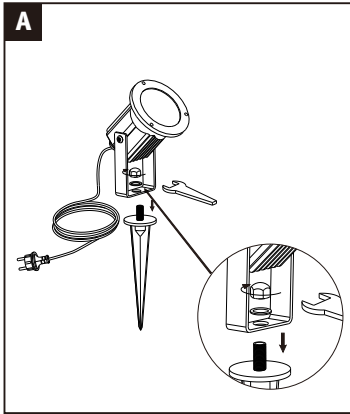

(+MA327) PSU 06/17

1x

1x

Incl.

Art.No.
25W GU10 \varnothing 51mm 836.51/836.33
28W GU10 \varnothing 51mm 800.35

The min bending diameter of rubber cable is 60 mm