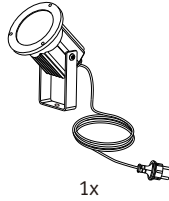

(+MA327) PSU 06/17

1x

1x

Incl.

Art.No.
25W GU10 \varnothing 51mm 836.51/836.33
28W GU10 \varnothing 51mm 800.35

The min bending diameter of rubber cable is 60 mm