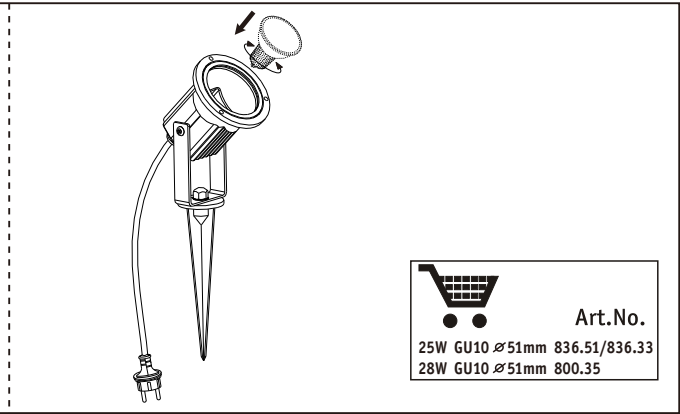

(+MA327) PSU 06/17

1x

1x

Incl.

Art.No.
25W GU10 \varnothing 51mm 836.51/836.33
28W GU10 \varnothing 51mm 800.35

The min bending diameter of rubber cable is 60 mm