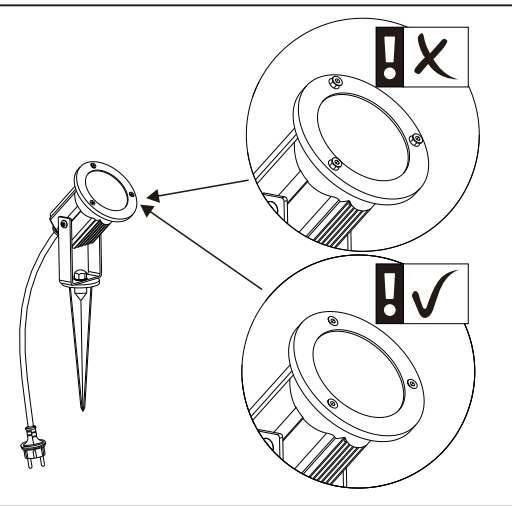

(+MA327) PSU 06/17

1x

1x

Incl.

Art.No.
25W GU10 \varnothing 51mm 836.51/836.33
28W GU10 \varnothing 51mm 800.35

The min bending diameter of rubber cable is 60 mm