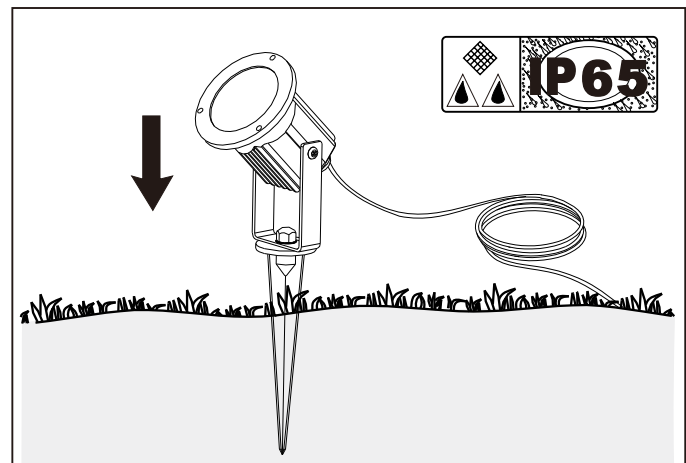

(+MA327) PSU 06/17

1x

1x

Incl.

Art.No.
25W GU10 \varnothing 51mm 836.51/836.33
28W GU10 \varnothing 51mm 800.35

The min bending diameter of rubber cable is 60 mm