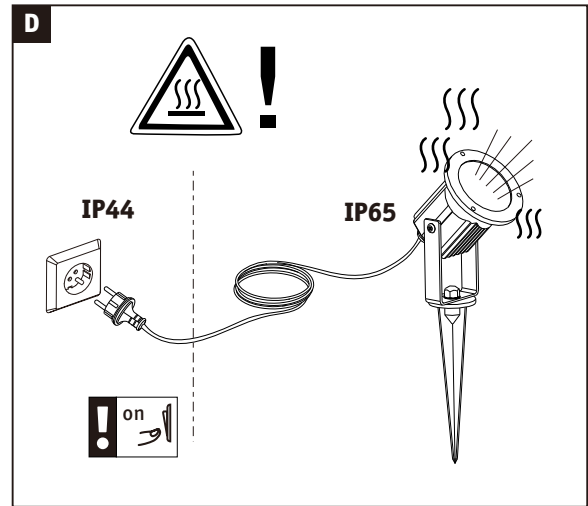

(+MA327) PSU 06/17

1x

1x

Incl.

Art.No.
25W GU10 \varnothing 51mm 836.51/836.33
28W GU10 \varnothing 51mm 800.35

The min bending diameter of rubber cable is 60 mm