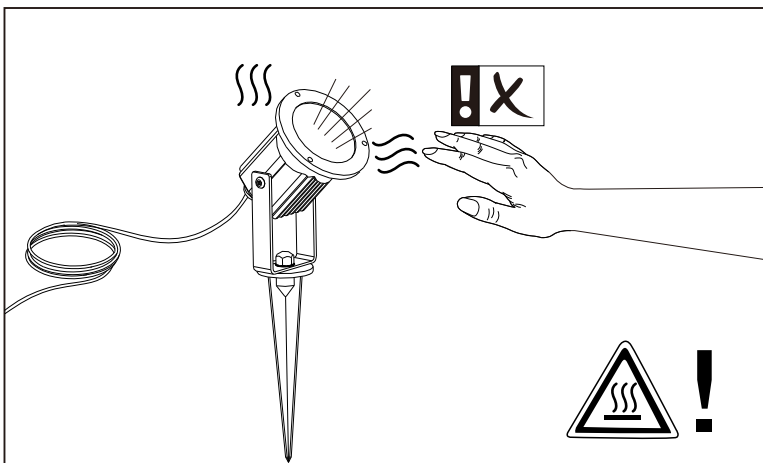

(+MA327) PSU 06/17

1x

1x

Incl.

Art.No.
25W GU10 \varnothing 51mm 836.51/836.33
28W GU10 \varnothing 51mm 800.35

The min bending diameter of rubber cable is 60 mm