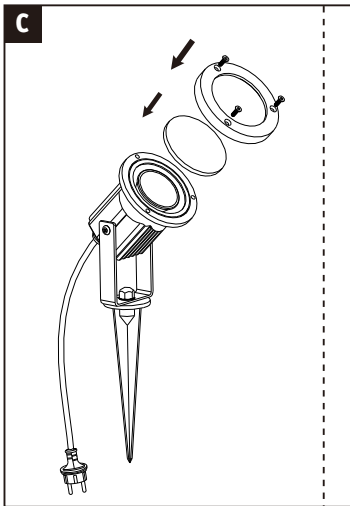

(+MA327) PSU 06/17

1x

1x

Incl.

Art.No.
25W GU10 \varnothing 51mm 836.51/836.33
28W GU10 \varnothing 51mm 800.35

The min bending diameter of rubber cable is 60 mm