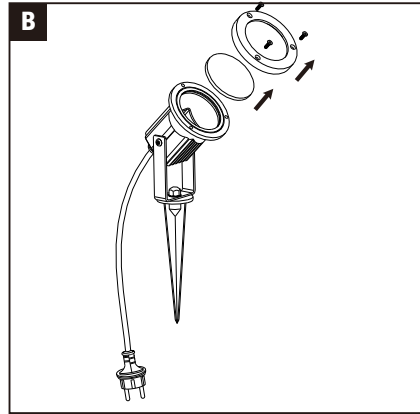

(+MA327) PSU 06/17

1x

1x

Incl.

Art.No.
25W GU10 \varnothing 51mm 836.51/836.33
28W GU10 \varnothing 51mm 800.35

The min bending diameter of rubber cable is 60 mm